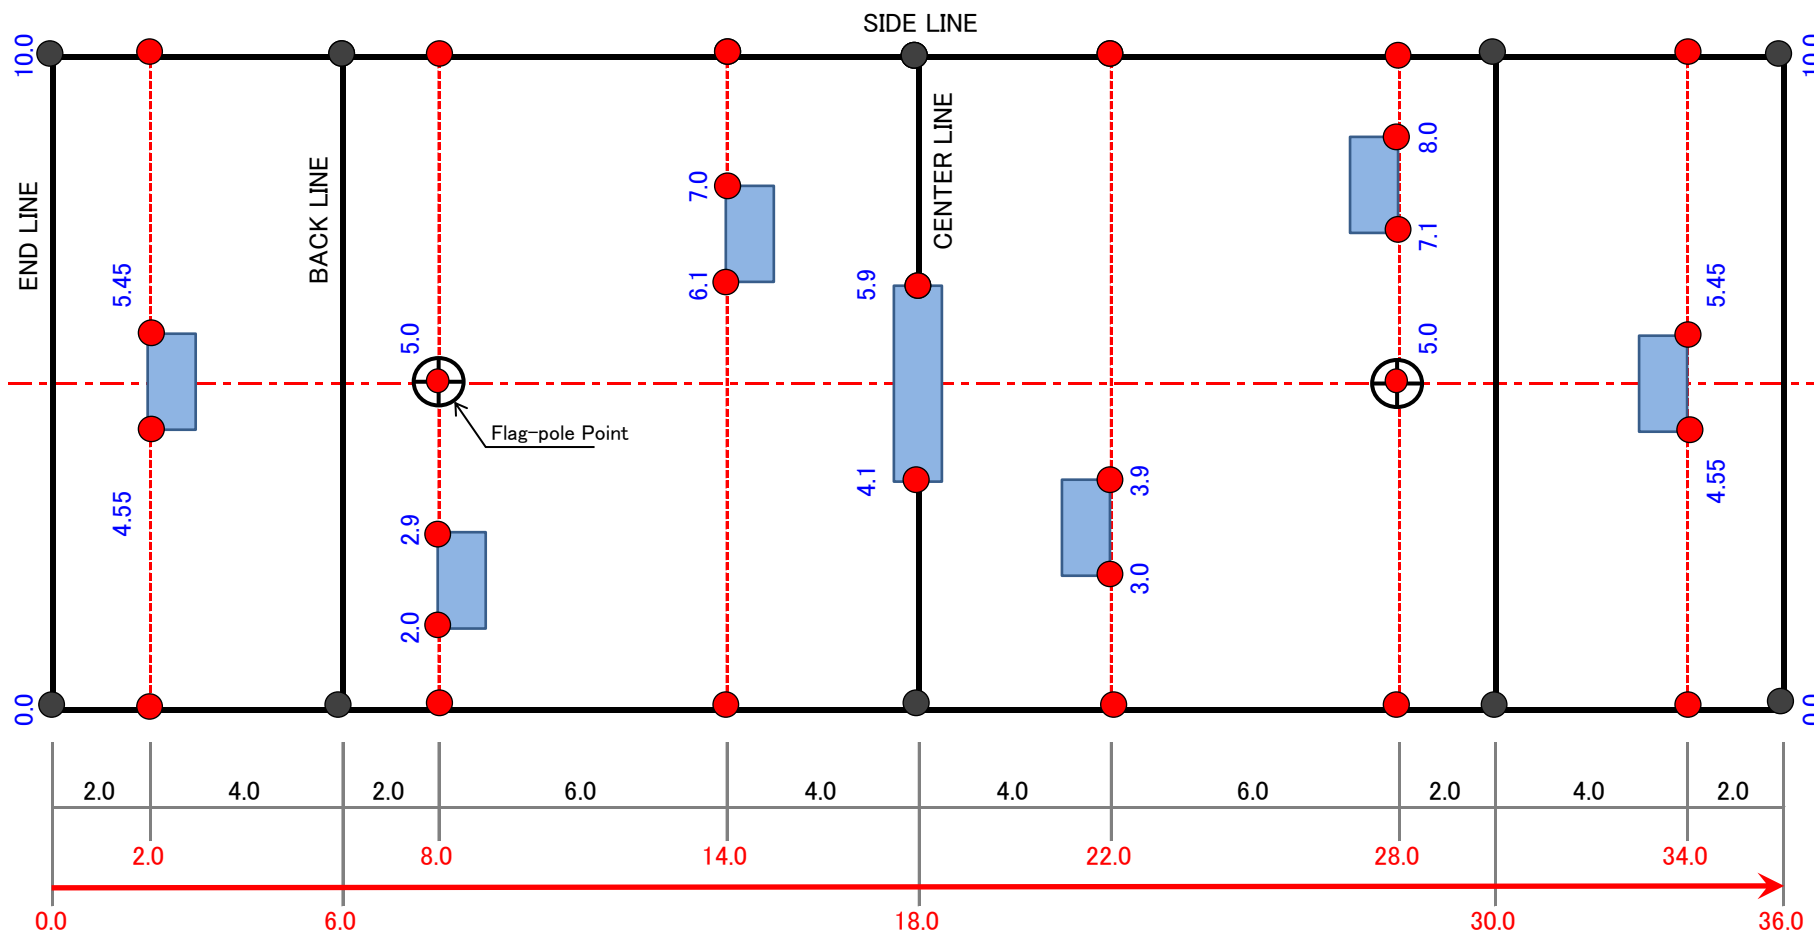

The Yukigassen Court Layout (36m)

【Non Scale/Unit:m】

- Please fix the line into the ground 10 pieces
- The mark for set up court 28 points